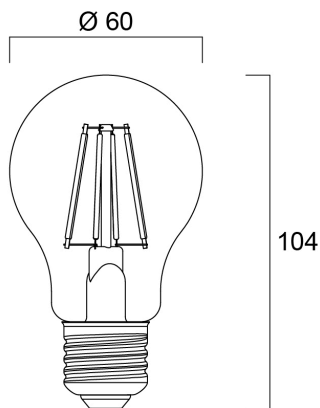

ToLEDo RT GLS V4 CS 400LM 827 E27 SL

Item No: 0027157

SYLVANIA

- Perfect for decorative and general lighting applications and creates a warm ambiance similar to traditional lamps
- Same look, size and functionality as incandescent lamps
- Omni-directional light distribution
- A++ energy rating
- Suitable replacement for incandescent and halogen lamps
- Gives same sparkling light effect as incandescent lamp
- Dimensionally identical to incandescent lamps - fits all fixtures
- Environment friendly - no mercury and lower CO2 emissions

Technical Assets

Dimensions (mm)

Photometrics

ToLEDo RT GLS V4 CS 400LM 827 E27 SL

Item No: 0027157

SYLVANIA

General data

Product name	ToLEDo RT GLS V4 CS 400LM 827 E27 SL
Technology	LED
Watt (Rated) (W)	4.5
Cap/Base	E27
Fixture rating	Open
General application	Hospitality, Residential & Consumer
Performance ambient temperature Tq (°C)	25
ETIM Class	EC001959
E-number SE	8295080
Warranty	3 years

Lifetime data

Average life (Nominal) (h)	15000
Average life (Rated) (h)	15000

Physical data

Nominal Product Length (mm)	104
Nominal Product Diameter (mm)	60
Weight (kg)	0.029

ToLEDo RT GLS V4 CS 400LM 827 E27 SL

Item No: 0027157

SYLVANIA

Packaging

Product EAN number	5410288271576
Packaging single length / height (cm)	11.4
Packaging single width (cm)	6.4
Packaging single depth (cm)	6.4
DUN14 (inner)	15410288271573
Units per inner package	6
Packaging inner length / height (cm)	20.3
Packaging inner width (cm)	13.7
Packaging inner depth (cm)	13.2
DUN14 (outer)	25410288271570
Units per outer package	60
Packaging outer length / height (cm)	71.5
Packaging outer width (cm)	21.5
Packaging outer depth (cm)	29.1