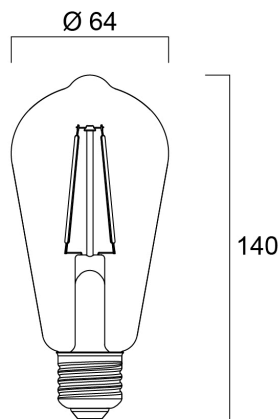

ToLEDo RT ST64 V4 CL 470LM 827 E27 SL

Item No: 0027175

SYLVANIA

- Perfect for decorative and general lighting applications and creates a warm ambiance similar to traditional lamps
- Same look, size and functionality as incandescent lamps
- Omni-directional light distribution
- A++ energy rating
- Suitable replacement for incandescent and halogen lamps
- Gives same sparkling light effect as incandescent lamp
- Dimensionally identical to incandescent lamps - fits all fixtures
- Environment friendly - no mercury and lower CO2 emissions

Technical Assets

Dimensions (mm)

Photometrics

ToLEDo RT ST64 V4 CL 470LM 827 E27 SL

Item No: 0027175

SYLVANIA

General data

Product name	ToLEDo RT ST64 V4 CL 470LM 827 E27 SL
Technology	LED
Watt (Rated) (W)	4.5
Cap/Base	E27
Fixture rating	Open
General application	Hospitality, Residential & Consumer
Performance ambient temperature Tq (°C)	25
ETIM Class	EC001959
E-number FI	4740429
E-number SE	8295090
Warranty	3 years

Lifetime data

Average life (Nominal) (h)	15000
Average life (Rated) (h)	15000

Physical data

Nominal Product Length (mm)	140
Nominal Product Diameter (mm)	64
Weight (kg)	0.047

Packaging

Product EAN number	5410288271750
Packaging single length / height (cm)	16.0
Packaging single width (cm)	6.9
Packaging single depth (cm)	6.9
DUN14 (inner)	15410288271757
Units per inner package	6
Packaging inner length / height (cm)	21.9
Packaging inner width (cm)	14.5
Packaging inner depth (cm)	17.5
DUN14 (outer)	25410288271754
Units per outer package	60
Packaging outer length / height (cm)	75.3
Packaging outer width (cm)	23.3
Packaging outer depth (cm)	37.8