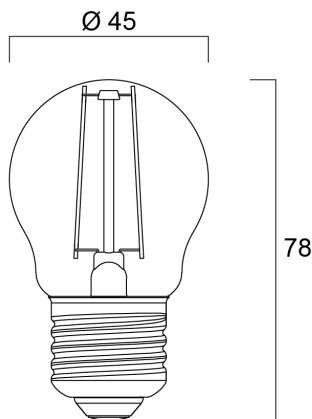

# ToLEDo RT BALL V4 CL 250LM 827 E27 SL

Item No: 0027240

**SYLVANIA**

- Perfect for decorative and general lighting applications and creates a warm ambience similar to traditional lamps
- The versatile ToLEDo Retro ball range is the ideal replacement for halogen and incandescent lamps and perfect for chandeliers and decorative applications
- Same look, size and functionality as incandescent lamps
- Omni-directional light distribution
- A++ energy rating
- Gives same sparkling light effect as the incandescent lamp
- Dimensionally identical to incandescent lamps - fits all fixtures
- Environment-friendly - no mercury and lower CO2 emissions

### Dimensions (mm)

## Physical data

Nominal Product Length (mm)	78
Nominal Product Diameter (mm)	45
Weight (kg)	0.019

## Packaging

Product EAN number	5410288272405
Packaging single length / height (cm)	9.8
Packaging single width (cm)	4.8
Packaging single depth (cm)	4.8
DUN14 (inner)	15410288272402
Units per inner package	6
Packaging inner length / height (cm)	15.3
Packaging inner width (cm)	11.1
Packaging inner depth (cm)	10.6
DUN14 (outer)	25410288272409
Units per outer package	60
Packaging outer length / height (cm)	54.7
Packaging outer width (cm)	33.1
Packaging outer depth (cm)	14.0