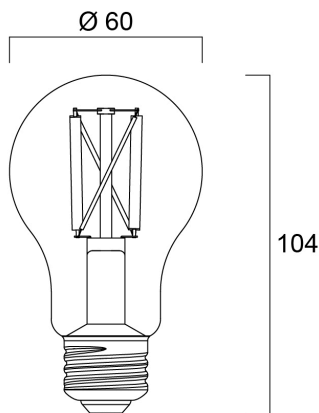

ToLEDo RT GLS V4 ST 806LM 827 E27 SL

Item No: 0027312

SYLVANIA

- Perfect for decorative and general lighting applications and creates a warm ambiance similar to traditional lamps
- Same look, size and functionality as incandescent lamps
- Omni-directional light distribution
- A++ energy rating
- Suitable replacement for incandescent and halogen lamps
- Gives same sparkling light effect as incandescent lamp
- Dimensionally identical to incandescent lamps - fits all fixtures
- Environment friendly - no mercury and lower CO2 emissions

Technical Assets

Dimensions (mm)

Photometrics

ToLEDo RT GLS V4 ST 806LM 827 E27 SL

Item No: 0027312

SYLVANIA

General data

Product name	ToLEDo RT GLS V4 ST 806LM 827 E27 SL
Technology	LED
Watt (Rated) (W)	7
Cap/Base	E27
Fixture rating	Open
General application	Hospitality, Residential & Consumer
Performance ambient temperature Tq (°C)	25
ETIM Class	EC001959
E-number FI	4740491
Warranty	3 years

Lifetime data

Average life (Nominal) (h)	15000
Average life (Rated) (h)	15000

Physical data

Nominal Product Length (mm)	104
Nominal Product Diameter (mm)	60
Weight (kg)	0.028

Packaging

Product EAN number	5410288273129
Packaging single length / height (cm)	12.0
Packaging single width (cm)	6.5
Packaging single depth (cm)	6.5
DUN14 (inner)	15410288273126
Units per inner package	6
Packaging inner length / height (cm)	20.8
Packaging inner width (cm)	16.8
Packaging inner depth (cm)	13.4
DUN14 (outer)	25410288273123
Units per outer package	60
Packaging outer length / height (cm)	72.8
Packaging outer width (cm)	22.0
Packaging outer depth (cm)	29.1