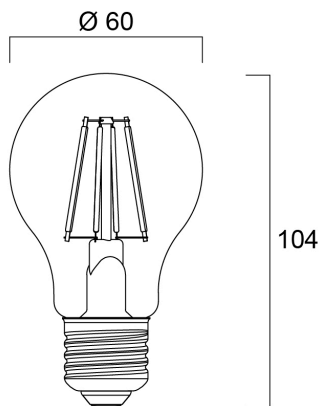

ToLEDo RT GLS V4 CL 806LM 840 E27 SL

Item No: 0027328

SYLVANIA

- Perfect for decorative and general lighting applications and creates a warm ambiance similar to traditional lamps
- Same look, size and functionality as incandescent lamps
- Omni-directional light distribution
- A++ energy rating
- Suitable replacement for incandescent and halogen lamps
- Gives same sparkling light effect as incandescent lamp
- Dimensionally identical to incandescent lamps - fits all fixtures
- Environment friendly - no mercury and lower CO2 emissions

Technical Assets

Dimensions (mm)

Photometrics

ToLEDo RT GLS V4 CL 806LM 840 E27 SL

Item No: 0027328

SYLVANIA

General data

Product name	ToLEDo RT GLS V4 CL 806LM 840 E27 SL
Technology	LED
Watt (Rated) (W)	7
Cap/Base	E27
Fixture rating	Open
General application	Hospitality, Residential & Consumer
Performance ambient temperature Tq (°C)	25
ETIM Class	EC001959
E-number FI	4740494
E-number SE	8292187
Warranty	3 years

Lifetime data

Average life (Nominal) (h)	15000
Average life (Rated) (h)	15000

Physical data

Nominal Product Length (mm)	104
Nominal Product Diameter (mm)	60
Weight (kg)	0.03

ToLEDo RT GLS V4 CL 806LM 840 E27 SL

Item No: 0027328

SYLVANIA

Packaging

Product EAN number	5410288273280
Packaging single length / height (cm)	12.0
Packaging single width (cm)	6.5
Packaging single depth (cm)	6.5
DUN14 (inner)	15410288273287
Units per inner package	6
Packaging inner length / height (cm)	20.8
Packaging inner width (cm)	16.8
Packaging inner depth (cm)	13.4
DUN14 (outer)	25410288273284
Units per outer package	60
Packaging outer length / height (cm)	72.8
Packaging outer width (cm)	22.0
Packaging outer depth (cm)	29.1