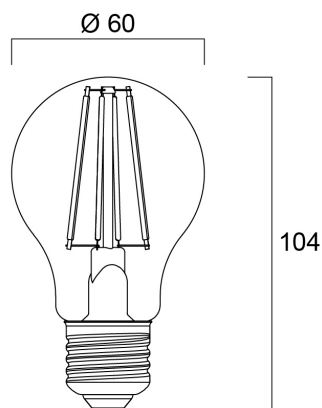

ToLEDo RT GLS V4 CL 1055LM 840 E27 SL

Item No: 0027330

SYLVANIA

- Perfect for decorative and general lighting applications and creates a warm ambiance similar to traditional lamps
- Same look, size and functionality as incandescent lamps
- Omni-directional light distribution
- A++ energy rating
- Suitable replacement for incandescent and halogen lamps
- Gives same sparkling light effect as incandescent lamp
- Dimensionally identical to incandescent lamps - fits all fixtures
- Environment friendly - no mercury and lower CO2 emissions

Technical Assets

Dimensions (mm)

Photometrics

ToLEDo RT GLS V4 CL 1055LM 840 E27 SL

Item No: 0027330

SYLVANIA

General data

Product name	ToLEDo RT GLS V4 CL 1055LM 840 E27 SL
Technology	LED
Watt (Rated) (W)	8
Cap/Base	E27
Fixture rating	Open
General application	Hospitality, Residential & Consumer
Performance ambient temperature Tq (°C)	25
ETIM Class	EC001959
E-number FI	4740495
E-number SE	8292186
Warranty	3 years

Optical data

Useful luminous flux (Φuse)	1055
Luminous flux (Rated) (lm)	1055
Correlated colour temperature (k)	4000
Light colour	Cool White
CRI (Ra)	80
Beam Angle (°)	300
Lumen maintenance at end of nominal life (%)	70

Lifetime data

Average life (Nominal) (h)	15000
Average life (Rated) (h)	15000

Physical data

Nominal Product Length (mm)	104
Nominal Product Diameter (mm)	60
Weight (kg)	0.032

Packaging

Product EAN number	5410288273303
Packaging single length / height (cm)	11.4
Packaging single width (cm)	6.4
Packaging single depth (cm)	6.4
DUN14 (inner)	15410288273300
Units per inner package	6
Packaging inner length / height (cm)	20.3
Packaging inner width (cm)	13.7
Packaging inner depth (cm)	13.2
DUN14 (outer)	25410288273307
Units per outer package	60
Packaging outer length / height (cm)	71.5
Packaging outer width (cm)	21.5
Packaging outer depth (cm)	29.1