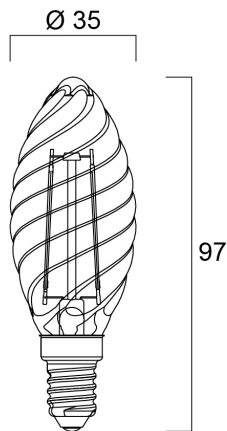

# ToLEDo RT CANDLE TW V4 CL 250LM 827 E14 SL

Item No: 0027336

**SYLVANIA**

- Perfect for decorative and general lighting applications and creates a warm ambience similar to traditional lamps
- The versatile ToLEDo Retro candle range is the ideal replacement for halogen and incandescent lamps and perfect for chandeliers and decorative applications
- Same look, size and functionality as incandescent lamps
- Omni-directional light distribution
- A++ energy rating
- Gives same sparkling light effect as the incandescent lamp
- Dimensionally identical to incandescent lamps - fits all fixtures
- Environment-friendly - no mercury and lower CO2 emissions

### Dimensions (mm)

## Physical data

Nominal Product Length (mm)	97
Nominal Product Diameter (mm)	35
Weight (kg)	0.016

## Packaging

Product EAN number	5410288273365
Packaging single length / height (cm)	10.6
Packaging single width (cm)	3.8
Packaging single depth (cm)	3.8
DUN14 (inner)	15410288273362
Units per inner package	6
Packaging inner length / height (cm)	15.0
Packaging inner width (cm)	11.1
Packaging inner depth (cm)	12.9
DUN14 (outer)	25410288273369
Units per outer package	60
Packaging outer length / height (cm)	56.9
Packaging outer width (cm)	31.9
Packaging outer depth (cm)	15.3