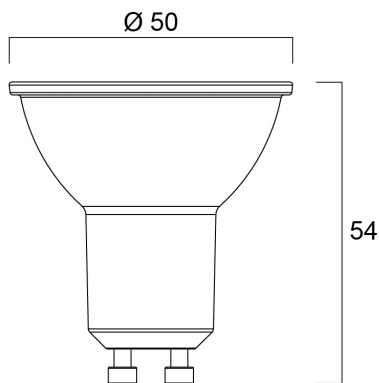

RefLED ES50 V5 345lm DIM 865 36° SL

Item No: 0027444

SYLVANIA

- Compact, energy efficient and exceptional value for money product.
- Same shape and size as halogen GU10 lamp
- Compact Cluster SMD technology enabling high efficiency with halogen look
- Reduced visible heat sink from the front
- Available in 36 degree
- High lumen efficacy
- Dimmable with approved dimmers
- 15,000 hours average rated life
- 3 years warranty

Technical Assets

Dimensions (mm)

Photometrics

RefLED ES50 V5 345lm DIM 865 36° SL

Item No: 0027444

SYLVANIA

General data

Product name	RefLED ES50 V5 345lm DIM 865 36° SL
Technology	LED
Watt (Rated) (W)	5
Cap/Base	GU10
Fixture rating	Open
General application	Education, Hospitality, Museums & Galleries, Office, Residential & Consumer, Retail
Performance ambient temperature Tq (°C)	25
ETIM Class	EC001959
E-number FI	4740468
E-number SE	8292599
Warranty	3 years

Lifetime data

Average life (Nominal) (h)	15000
Average life (Rated) (h)	15000

Physical data

Nominal Product Length (mm)	54
Nominal Product Diameter (mm)	50
Weight (kg)	0.045

Packaging

Product EAN number	5410288274447
Packaging single length / height (cm)	6.1
Packaging single width (cm)	5.2
Packaging single depth (cm)	5.2
DUN14 (inner)	15410288274444
Units per inner package	6
Packaging inner length / height (cm)	16.7
Packaging inner width (cm)	11.6
Packaging inner depth (cm)	7.5
DUN14 (outer)	25410288274441
Units per outer package	60
Packaging outer length / height (cm)	59.8
Packaging outer width (cm)	18.7
Packaging outer depth (cm)	17.1