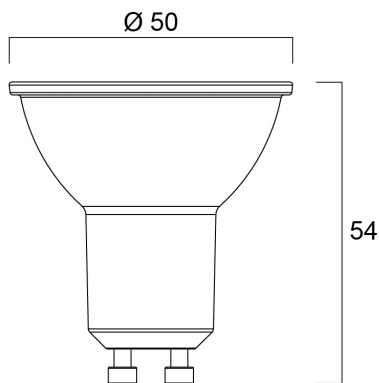

RefLED ES50 V5 425lm 830 36° SL

Item No: 0027447

SYLVANIA

- Compact, energy efficient and exceptional value for money product.
- Same shape and size as halogen GU10 lamp
- Compact Cluster SMD technology enabling high efficiency with halogen look
- Reduced visible heat sink from the front
- Available in 36 degree
- High lumen efficacy
- 15,000 hours average rated life
- 3 years warranty

Technical Assets

Dimensions (mm)

Photometrics

RefLED ES50 V5 425lm 830 36° SL

Item No: 0027447

SYLVANIA

General data

Product name	RefLED ES50 V5 425lm 830 36° SL
Technology	LED
Watt (Rated) (W)	6.2
Cap/Base	GU10
Fixture rating	Open
General application	Office, Hospitality, Retail, Education, Residential & Consumer, Museums & Galleries
Performance ambient temperature Tq (°C)	25
ETIM Class	EC001959
E-number FI	4740469
E-number SE	8292499
Warranty	3 years

Lifetime data

Average life (Nominal) (h)	15000
Average life (Rated) (h)	15000

Physical data

Nominal Product Length (mm)	54
Nominal Product Diameter (mm)	50
Weight (kg)	0.038

RefLED ES50 V5 425lm 830 36° SL

Item No: 0027447

SYLVANIA

Packaging

Product EAN number	5410288274478
Packaging single length / height (cm)	6.1
Packaging single width (cm)	5.2
Packaging single depth (cm)	5.2
DUN14 (inner)	15410288274475
Units per inner package	6
Packaging inner length / height (cm)	16.7
Packaging inner width (cm)	11.6
Packaging inner depth (cm)	7.5
DUN14 (outer)	25410288274472
Units per outer package	60
Packaging outer length / height (cm)	59.8
Packaging outer width (cm)	18.7
Packaging outer depth (cm)	17.1