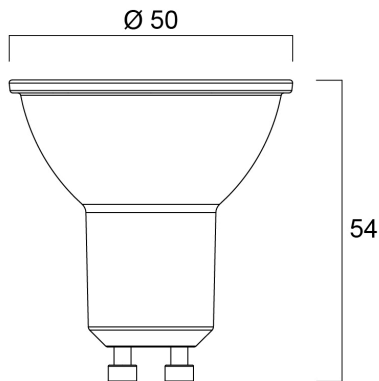

RefLED ES50 V5 400lm 840 110° SL

Item No: 0027456

SYLVANIA

- Compact, energy efficient and exceptional value for money product.
- Same shape and size as halogen GU10 lamp
- Compact Cluster SMD technology enabling high efficiency with halogen look
- Reduced visible heat sink from the front
- Available in 36 degree
- High lumen efficacy
- 15,000 hours average rated life
- 3 years warranty

Technical Assets

Dimensions (mm)

Photometrics

RefLED ES50 V5 400lm 840 110° SL

Item No: 0027456

SYLVANIA

General data

Product name	RefLED ES50 V5 400lm 840 110° SL
Technology	LED
Watt (Rated) (W)	6.2
Cap/Base	GU10
Fixture rating	Open
General application	Office, Hospitality, Retail, Education, Residential & Consumer, Museums & Galleries
Performance ambient temperature Tq (°C)	25
ETIM Class	EC001959
E-number FI	4740472
Warranty	3 years

Lifetime data

Average life (Nominal) (h)	15000
Average life (Rated) (h)	15000

Physical data

Nominal Product Length (mm)	54
Nominal Product Diameter (mm)	50
Weight (kg)	0.038

RefLED ES50 V5 400lm 840 110° SL

Item No: 0027456

SYLVANIA

Packaging

Product EAN number	5410288274560
Packaging single length / height (cm)	6.1
Packaging single width (cm)	5.2
Packaging single depth (cm)	5.2
DUN14 (inner)	15410288274567
Units per inner package	6
Packaging inner length / height (cm)	16.7
Packaging inner width (cm)	11.6
Packaging inner depth (cm)	7.5
DUN14 (outer)	25410288274564
Units per outer package	60
Packaging outer length / height (cm)	59.8
Packaging outer width (cm)	18.7
Packaging outer depth (cm)	17.1