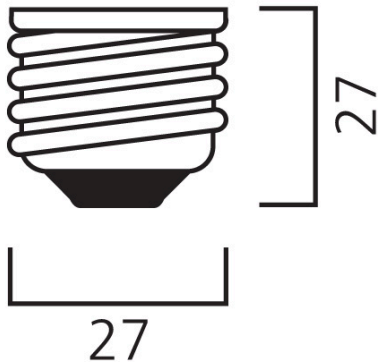

ToLEDo GLS V6 1521LM 840 E27 SL

Item No: 0027966

SYLVANIA

- Compact and elegant design • Suitable replacement for halogen, incandescent and compact fluorescent GLS lamps
- Instant light at the flick of a switch • Uniform light distribution • Good colour rendering (CRI 80) • Perfect for hotels, restaurants, lobbies, corridors, stairwells, reception areas • Lower maintenance costs • A+ energy rating

Technical Assets

Dimensions (mm)

E27

Photometrics

ToLEDo GLS V6 1521LM 840 E27 SL

Item No: 0027966

SYLVANIA

General data

Lifetime data

Average life (Nominal) (h)	15000
Average life (Rated) (h)	15000

Physical data

Nominal Product Length (mm)	120
Nominal Product Diameter (mm)	60
Weight (kg)	0.056

ToLEDo GLS V6 1521LM 840 E27 SL

Item No: 0027966

SYLVANIA

Packaging

Product EAN number	5410288279664
Packaging single length / height (cm)	11.3
Packaging single width (cm)	6.4
Packaging single depth (cm)	6.4
DUN14 (inner)	15410288279661
Units per inner package	6
Packaging inner length / height (cm)	20.4
Packaging inner width (cm)	13.4
Packaging inner depth (cm)	13.7
DUN14 (outer)	25410288279668
Units per outer package	60
Packaging outer length / height (cm)	72.4
Packaging outer width (cm)	22.2
Packaging outer depth (cm)	29.7