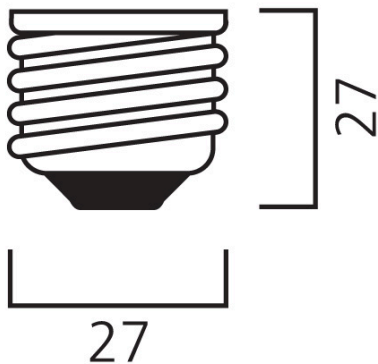

ToLEDo GLS V6 1521LM 865 E27 SL

Item No: 0027969

SYLVANIA

- Compact and elegant design • Suitable replacement for halogen, incandescent and compact fluorescent GLS lamps
- Instant light at the flick of a switch • Uniform light distribution • Good colour rendering (CRI 80) • Perfect for hotels, restaurants, lobbies, corridors, stairwells, reception areas • Lower maintenance costs • A+ energy rating

Technical Assets

Dimensions (mm)

E27

Photometrics

ToLEDo GLS V6 1521LM 865 E27 SL

Item No: 0027969

SYLVANIA

General data

Lifetime data

Average life (Nominal) (h)	15000
Average life (Rated) (h)	15000

Physical data

Nominal Product Length (mm)	120
Nominal Product Diameter (mm)	60
Weight (kg)	0.056

Packaging

Product EAN number	5410288279695
Packaging single length / height (cm)	11.3
Packaging single width (cm)	6.4
Packaging single depth (cm)	6.4
DUN14 (inner)	15410288279692
Units per inner package	6
Packaging inner length / height (cm)	20.4
Packaging inner width (cm)	13.4
Packaging inner depth (cm)	13.7
DUN14 (outer)	25410288279699
Units per outer package	60
Packaging outer length / height (cm)	72.4
Packaging outer width (cm)	22.2
Packaging outer depth (cm)	29.7