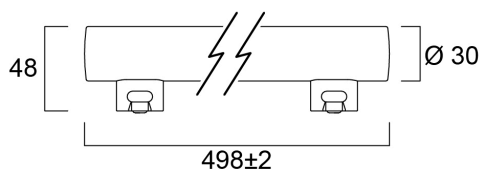

Technical Assets

Dimensions (mm)

Photometrics

ToLEDo Striplight V3 500MM 700LM S14s

Item No: 0028106

SYLVANIA

General data

Product name	ToLEDo Striplight V3 500MM 700LM S14s
Technology	LED
Watt (Rated) (W)	7.5
Cap/Base	S14s
Fixture rating	Open
General application	Hospitality, Residential & Consumer
Operating temperature range (°C)	-20°C...+40°C
Performance ambient temperature Tq (°C)	25
ETIM Class	EC001959
E-number FI	4741151
Warranty	3 years

Lifetime data

Lifespan L70 B50	15000
Average life (Nominal) (h)	15000
Average life (Rated) (h)	15000

Physical data

Nominal Product Length (mm)	498
Nominal Product Diameter (mm)	48
Weight (kg)	0.104

ToLEDo Striplight V3 500MM 700LM S14s

Item No: 0028106

Packaging

Product EAN number	5410288281063
Packaging single length / height (cm)	50.4
Packaging single width (cm)	5.0
Packaging single depth (cm)	3.0
DUN14 (inner)	15410288281060
Units per outer package	6
Packaging outer length / height (cm)	51.4
Packaging outer width (cm)	10.6
Packaging outer depth (cm)	10.1