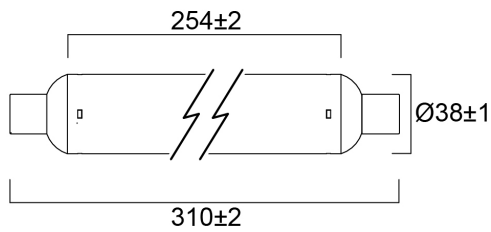

# ToLEDo Striplight V3 310MM 806LM S19

Item No: 0028107

**SYLVANIA**

LED Striplight replacement for incandescent lamp. High lumen output: up to 806lm. 15,000 hours average rated life. Up to 85% energy saving. Creates a warm ambiance similar to traditional lamps. Perfect for kitchen, mirror lighting, shaver lighting, bathroom. 3 year warranty

### Dimensions (mm)

## Physical data

Nominal Product Length (mm)	309
Nominal Product Diameter (mm)	38
Weight (kg)	0.066

## Packaging

Product EAN number	5410288281070
Packaging single length / height (cm)	31.7
Packaging single width (cm)	4.0
Packaging single depth (cm)	4.0
DUN14 (inner)	15410288281077
Units per outer package	6
Packaging outer length / height (cm)	32.4
Packaging outer width (cm)	8.4
Packaging outer depth (cm)	12.5