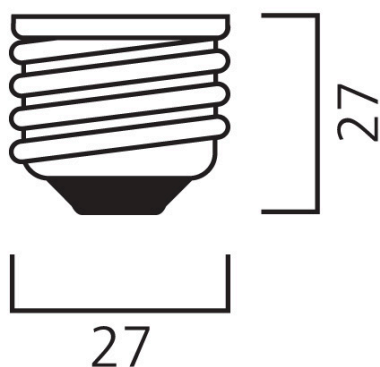

ToLEDo GLS 1521lm 827 E27 SL4

Item No: 0028204

SYLVANIA

- Compact and elegant design • Suitable replacement for halogen, incandescent and compact fluorescent lamps • Instant light at the flick of a switch • Uniform light distribution • Good colour rendering (CRI 80) • Perfect for hotels, restaurants, lobbies, corridors, stairwells, reception areas • Lower maintenance costs • A+ energy rating • 12,000 hours average rated life

Technical Assets

Dimensions (mm)

E27

Photometrics

ToLEDo GLS 1521lm 827 E27 SL4

Item No: 0028204

SYLVANIA

General data

Lifetime data

Average life (Nominal) (h)	12000
Average life (Rated) (h)	12000

Physical data

Nominal Product Length (mm)	120
Nominal Product Diameter (mm)	65
Weight (kg)	0.31

Packaging

Product EAN number	5410288282046
Packaging single length / height (cm)	28.5
Packaging single width (cm)	7.0
Packaging single depth (cm)	13.5
DUN14 (inner)	15410288282043
Units per outer package	15
Packaging outer length / height (cm)	36.5
Packaging outer width (cm)	30.0
Packaging outer depth (cm)	43.0