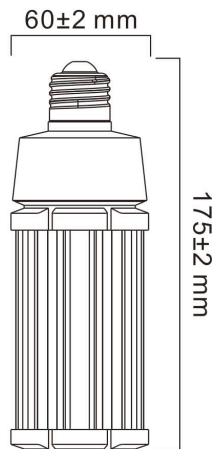

# ToLEDo Performer T60 3400LM 840 E27 SL

Item No: 0028370

**SYLVANIA**

Direct retrofit replacement for high-pressure mercury vapor lamps (HPMV) 50,000 hours average rated lifetime Up to 78% energy saving compared to the standard high-pressure mercury vapor lamps Mercury-free solution Lower maintenance cost High lumen efficacy Dual operating mode – compatible with HPMV magnetic ballast and also, suitable for AC direct mains 100-240V operation High surge voltage protection: 4kV Suitable for both open and enclosed luminaires Wide light distribution High switching cycles – 200,000X High colour rendering – CRI80 Minimum and maximum operating temperature: -30°C to 50°C

### Dimensions (mm)

## Physical data

Nominal Product Length (mm)	175
Nominal Product Diameter (mm)	60
Weight (kg)	0.312

## Packaging

Product EAN number	5410288283708
Packaging single length / height (cm)	7.3
Packaging single width (cm)	7.3
Packaging single depth (cm)	22.5
DUN14 (inner)	15410288283705
Units per outer package	6
Packaging outer length / height (cm)	23.6
Packaging outer width (cm)	16.4
Packaging outer depth (cm)	24.6