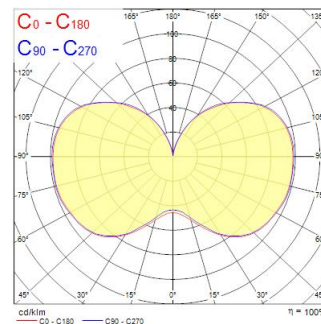

Photometrics