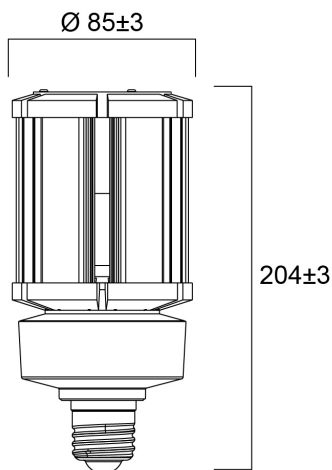

# ToLEDo Performer T85 4500LM 840 E27 SL

Item No: 0028371

**SYLVANIA**

Direct retrofit replacement for high-pressure mercury vapor lamps (HPMV) 50,000 hours average rated lifetime Up to 78% energy saving compared to the standard high-pressure mercury vapor lamps Mercury-free solution Lower maintenance cost High lumen efficacy Dual operating mode – compatible with HPMV magnetic ballast and also, suitable for AC direct mains 120-240V operation High surge voltage protection: 4kV Suitable for both open and enclosed luminaires Wide light distribution High switching cycles – 200,000X High colour rendering – CRI80 Minimum and maximum operating temperature: -30°C to 50°C

### Dimensions (mm)

## Physical data

Nominal Product Length (mm)	204
Nominal Product Diameter (mm)	85
Weight (kg)	0.646

## Packaging

Product EAN number	5410288283715
Packaging single length / height (cm)	9.5
Packaging single width (cm)	9.5
Packaging single depth (cm)	25.0
DUN14 (inner)	15410288283712
Units per outer package	6
Packaging outer length / height (cm)	30.4
Packaging outer width (cm)	20.9
Packaging outer depth (cm)	27.2