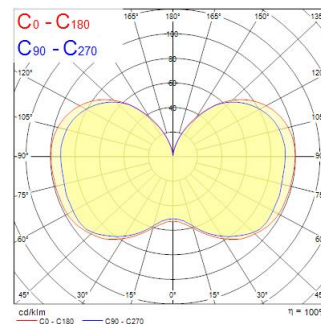

Photometrics