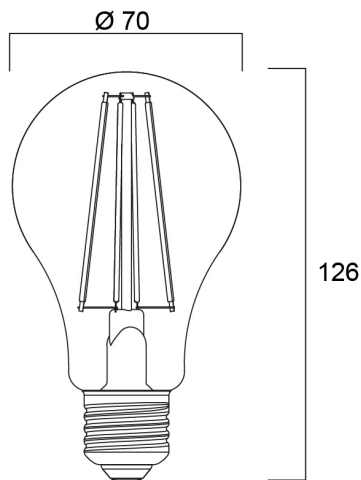

ToLEDo RT GLS V3 CL DIM 1521LM 827 E27 S

Item No: 0028459

SYLVANIA

- Perfect for decorative and general lighting applications and creates a warm ambiance similar to traditional lamps
- Same look, size and functionality as incandescent lamps
- Omni-directional light distribution
- A++ energy rating
- Suitable replacement for incandescent and halogen lamps
- Gives same sparkling light effect as incandescent lamp
- Dimensionally identical to incandescent lamps - fits all fixtures
- Environment friendly - no mercury and lower CO2 emissions

Technical Assets

Dimensions (mm)

Photometrics

ToLEDo RT GLS V3 CL DIM 1521LM 827 E27 S

Item No: 0028459

SYLVANIA

General data

Product name	ToLEDo RT GLS V3 CL DIM 1521LM 827 E27 S
Technology	LED
Watt (Rated) (W)	12
Cap/Base	E27
Fixture rating	Open
General application	Hospitality, Residential & Consumer
Performance ambient temperature Tq (°C)	25
ETIM Class	EC001959
E-number FI	4740832
Warranty	3 years

Lifetime data

Average life (Nominal) (h)	15000
Average life (Rated) (h)	15000

Physical data

Nominal Product Length (mm)	70
Nominal Product Diameter (mm)	126
Weight (kg)	0.067

Packaging

Product EAN number	5410288284590
Packaging single length / height (cm)	7.5
Packaging single width (cm)	7.5
Packaging single depth (cm)	14.0
DUN14 (inner)	15410288284597
Units per outer package	6
Packaging outer length / height (cm)	23.9
Packaging outer width (cm)	16.1
Packaging outer depth (cm)	15.0