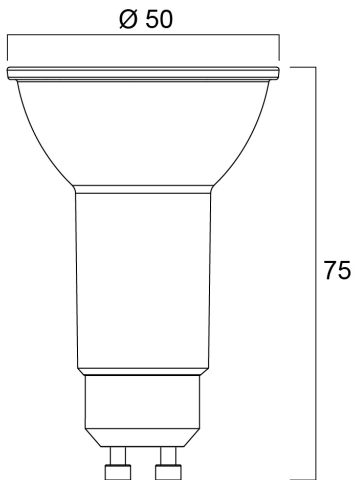

### Dimensions (mm)

## Physical data

Nominal Product Length (mm)	75
Nominal Product Diameter (mm)	50
Weight (kg)	0.023

## Packaging

Product EAN number	5410288285856
Packaging single length / height (cm)	6.1
Packaging single width (cm)	5.1
Packaging single depth (cm)	9.0
DUN14 (inner)	15410288285853
Units per outer package	6
Packaging outer length / height (cm)	19.5
Packaging outer width (cm)	11.3
Packaging outer depth (cm)	10.5