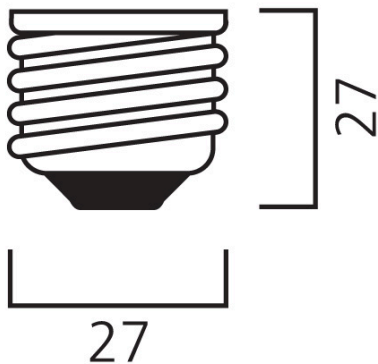

TOLEDO RADIANCE BLK DIM 650LM 840 E27 SL

Item No: 0029010

SYLVANIA

• Stylish and innovative solution • Fluid design – easily blend with the ambience and change the look and feel of the room • Uniform light distribution with an element of direct/indirect lighting • Dimmable functionality to set the desired light level • Low glare - suitable for low height installation • Construction: black housing, textured circular reflector and matt diffuser ring • E27 lamp base, easy-to-install • 25,000 hours average rated life • Lumen output: 650lm • High lumen efficacy - up to 81 lm/W • Product dimensions (WxL) : 142mm x 118mm • 3 years warranty • Environment-friendly – no mercury and lower CO2 emissions • CRI 80

Technical Assets

Dimensions (mm)

E27

Photometrics

TOLEDO RADIANCE BLK DIM 650LM 840 E27 SL

Item No: 0029010

SYLVANIA

General data

Optical data

Useful luminous flux (Φ_{use})	650
Luminous flux (Rated) (lm)	650
Correlated colour temperature (k)	4000
Light colour	Cool White
Colour Code	840
CRI (Ra)	80
Colour Variation Initial (SDCM)	SDCM6
Colour Consistency (SDCM)	6
Beam Angle (°)	360
Lumen maintenance at end of nominal life (%)	70

Lifetime data

Average life (Nominal) (h)	25000
Average life (Rated) (h)	25000

Physical data

Nominal Product Length (mm)	118
Nominal Product Diameter (mm)	142
Weight (kg)	0.134

Packaging

Product EAN number	5410288290102
Packaging single length / height (cm)	16.0
Packaging single width (cm)	13.5
Packaging single depth (cm)	16.5
DUN14 (inner)	15410288290109
Units per outer package	2
Packaging outer length / height (cm)	28.5
Packaging outer width (cm)	17.0
Packaging outer depth (cm)	18.0