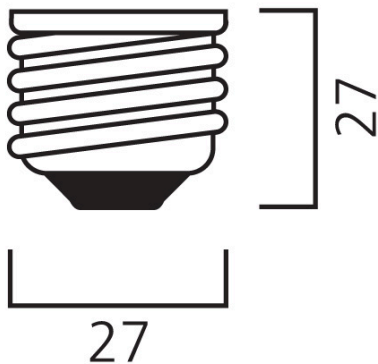

# TOLEDO RADIANCE BLK DIM 850LM 840 E27 SL

Item No: 0029012

**SYLVANIA**

• Stylish and innovative solution • Fluid design – easily blend with the ambience and change the look and feel of the room • Uniform light distribution with an element of direct/indirect lighting • Dimmable functionality to set the desired light level • Low glare - suitable for low height installation • Construction: black housing, textured circular reflector and matt diffuser ring • E27 lamp base, easy-to-install • 25,000 hours average rated life • Lumen output: 850lm • High lumen efficacy - up to 81 lm/W • Product dimensions (WxL) : 192mm x 118mm • 3 years warranty • Environment-friendly – no mercury and lower CO2 emissions • CRI 80

## Technical Assets

Dimensions (mm)

**E27**

Photometrics

## Physical data

Nominal Product Length (mm)	118
Nominal Product Diameter (mm)	192
Weight (kg)	0.196

## Packaging

Product EAN number	5410288290126
Packaging single length / height (cm)	21.0
Packaging single width (cm)	13.5
Packaging single depth (cm)	21.5
DUN14 (inner)	15410288290123
Units per outer package	2
Packaging outer length / height (cm)	28.5
Packaging outer width (cm)	22.0
Packaging outer depth (cm)	23.0