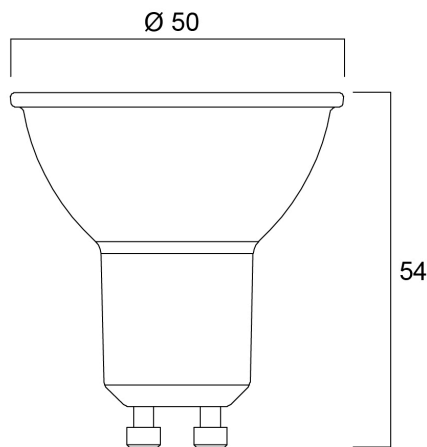

Technical Assets

Dimensions (mm)

Photometrics

RefLED Superia Retro ES50 V3 580LM DIM 865 36 SL

Item No: 0029143

SYLVANIA

General data

Product name	RefLED Superia Retro ES50 V3 580LM DIM 865 36 SL
Technology	LED
Watt (Rated) (W)	6
Fixture rating	Open
General application	Education, Hospitality, Museums & Galleries, Office, Residential & Consumer, Retail
Operating temperature range (°C)	-20°C...+50°C
Performance ambient temperature Tq (°C)	25
ETIM Class	EC001959
E-number FI	4741035
Warranty	5 years

Electrical data

Power consumption (W)	6
Wattage (W)	6
Equivalent watt (W)	80
Primary Supply/Product voltage - min (V)	220
Primary Supply/Product voltage - max (V)	240
Control gear required	No
No. Of switching cycles before premature failures	>100000
Dimmable	Yes
Inrush Current (A)	0.51
Inrush Duration (μ s)	22
Lamp Energy Label (class)	E
Max. products per 16A C Breaker	593
Max. products per 16A B Breaker	593

Lifetime data

Lifespan L70 B50	25000
Average life (Nominal) (h)	25000
Average life (Rated) (h)	25000

Physical data

Nominal Product Height (mm)	54
Nominal Product Diameter (mm)	50
Weight (kg)	0.048

RefLED Superia Retro ES50 V3 580LM DIM 865 36 SL

Item No: 0029143

SYLVANIA

Packaging

Product EAN number	5410288291437
Packaging single length / height (cm)	8.2
Packaging single width (cm)	6.1
Packaging single depth (cm)	5.1
DUN14 (inner)	15410288291434
Units per inner package	6
Packaging inner length / height (cm)	9.2
Packaging inner width (cm)	16.4
Packaging inner depth (cm)	13.1
DUN14 (outer)	25410288291431
Units per outer package	60
Packaging outer length / height (cm)	20.8
Packaging outer width (cm)	17.8
Packaging outer depth (cm)	68.5