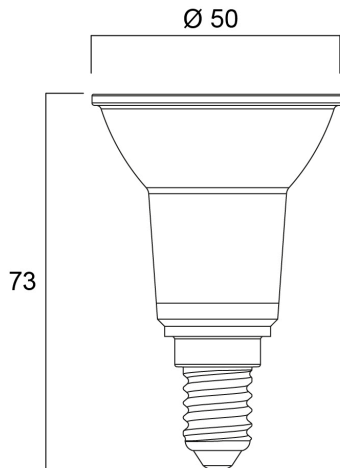

Technical Assets

Dimensions (mm)

Photometrics

RefLED Retro PAR16 V2 345LM 830 E14 36 SL

Item No: 0029193

SYLVANIA

General data

Product name	RefLED Retro PAR16 V2 345LM 830 E14 36 SL
Technology	LED
Watt (Rated) (W)	4.5
Cap/Base	E14
Fixture rating	Open
General application	Hospitality, Museums & Galleries, Residential & Consumer, Retail
Operating temperature range (°C)	-20°C...+40°C
Performance ambient temperature Tq (°C)	25
ETIM Class	EC001959
E-number FI	4741075
Warranty	3 years

Lifetime data

Lifespan L70 B50	15000
Average life (Nominal) (h)	15000
Average life (Rated) (h)	15000

Physical data

Nominal Product Length (mm)	73
Nominal Product Diameter (mm)	50
Weight (kg)	0.045

RefLED Retro PAR16 V2 345LM 830 E14 36 SL

Item No: 0029193

Packaging

Product EAN number	5410288291932
Packaging single length / height (cm)	5.0
Packaging single width (cm)	5.0
Packaging single depth (cm)	8.7
DUN14 (inner)	15410288291939
Units per inner package	6
Packaging inner length / height (cm)	16.3
Packaging inner width (cm)	11.0
Packaging inner depth (cm)	9.8
DUN14 (outer)	25410288291936
Units per outer package	48
Packaging outer length / height (cm)	34.5
Packaging outer width (cm)	23.8
Packaging outer depth (cm)	22.0