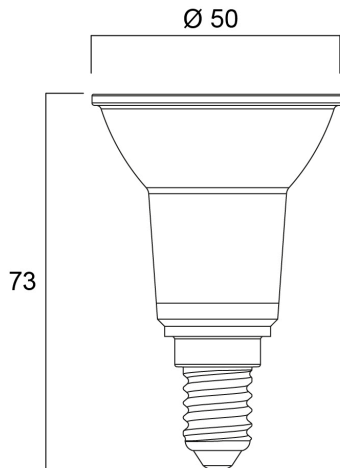

Technical Assets

Dimensions (mm)

Photometrics

RefLED Retro PAR16 V2 345LM 840 E14 36 SL

Item No: 0029194

SYLVANIA

General data

Product name	RefLED Retro PAR16 V2 345LM 840 E14 36 SL
Technology	LED
Watt (Rated) (W)	4.5
Cap/Base	E14
Fixture rating	Open
General application	Hospitality, Museums & Galleries, Residential & Consumer, Retail
Operating temperature range (°C)	-20°C...+40°C
Performance ambient temperature Tq (°C)	25
ETIM Class	EC001959
Warranty	3 years

Lifetime data

Lifespan L70 B50	15000
Average life (Nominal) (h)	15000
Average life (Rated) (h)	15000

Physical data

Nominal Product Length (mm)	73
Nominal Product Diameter (mm)	50
Weight (kg)	0.045

RefLED Retro PAR16 V2 345LM 840 E14 36 SL

Item No: 0029194

Packaging

Product EAN number	5410288291949
Packaging single length / height (cm)	5.0
Packaging single width (cm)	5.0
Packaging single depth (cm)	8.7
DUN14 (inner)	15410288291946
Units per inner package	6
Packaging inner length / height (cm)	16.3
Packaging inner width (cm)	11.0
Packaging inner depth (cm)	9.8
DUN14 (outer)	25410288291943
Units per outer package	48
Packaging outer length / height (cm)	34.5
Packaging outer width (cm)	23.8
Packaging outer depth (cm)	22.0