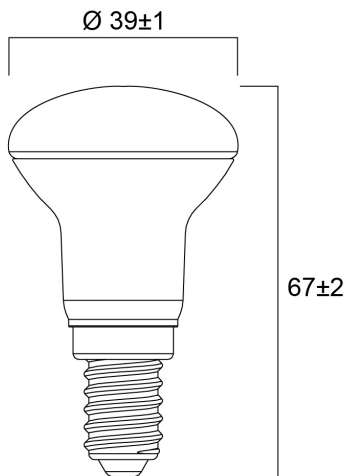

### Dimensions (mm)

## Physical data

Housing colour	White
IP rating	IP20
Nominal Product Length (mm)	67
Nominal Product Diameter (mm)	39
Weight (kg)	0.055

## Packaging

Product EAN number	5410288292038
Packaging single length / height (cm)	8.35
Packaging single width (cm)	5.0
Packaging single depth (cm)	5.0
DUN14 (inner)	15410288292035
Units per outer package	6
Packaging outer length / height (cm)	15.8
Packaging outer width (cm)	10.7
Packaging outer depth (cm)	9.1