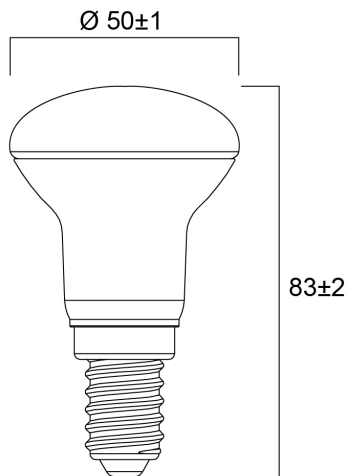

### Dimensions (mm)

## Physical data

Nominal Product Length (mm)	82.5
Nominal Product Diameter (mm)	50
Weight (kg)	0.026

## Packaging

Product EAN number	5410288292052
Packaging single length / height (cm)	5.0
Packaging single width (cm)	5.0
Packaging single depth (cm)	8.3
DUN14 (inner)	15410288292059
Units per outer package	6
Packaging outer length / height (cm)	15.8
Packaging outer width (cm)	10.7
Packaging outer depth (cm)	9.1