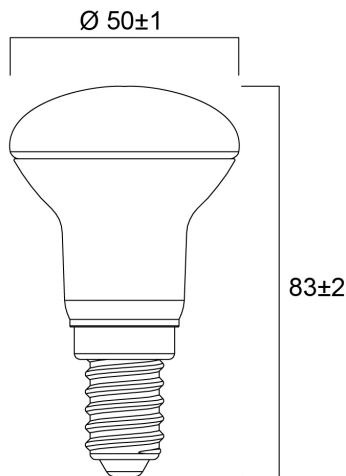

Technical Assets

Dimensions (mm)

Photometrics

RefLED R50 V4 470LM 840 E14 SL

Item No: 0029206

SYLVANIA

General data

Product name	RefLED R50 V4 470LM 840 E14 SL
Technology	LED
Watt (Rated) (W)	4.9
Cap/Base	E14
Fixture rating	Open
General application	Hospitality, Residential & Consumer
Operating temperature range (°C)	-20°C...+40°C
Performance ambient temperature Tq (°C)	25
ETIM Class	EC001959
E-number FI	4741086
Warranty	3 years

Lifetime data

Lifespan L70 B50	15000
Average life (Nominal) (h)	15000
Average life (Rated) (h)	15000

Physical data

Nominal Product Length (mm)	82.5
Nominal Product Diameter (mm)	50
Weight (kg)	0.026

RefLED R50 V4 470LM 840 E14 SL

Item No: 0029206

SYLVANIA

Packaging

Product EAN number	5410288292069
Packaging single length / height (cm)	5.0
Packaging single width (cm)	5.0
Packaging single depth (cm)	8.3
DUN14 (inner)	15410288292066
Units per outer package	6
Packaging outer length / height (cm)	15.8
Packaging outer width (cm)	10.7
Packaging outer depth (cm)	9.1