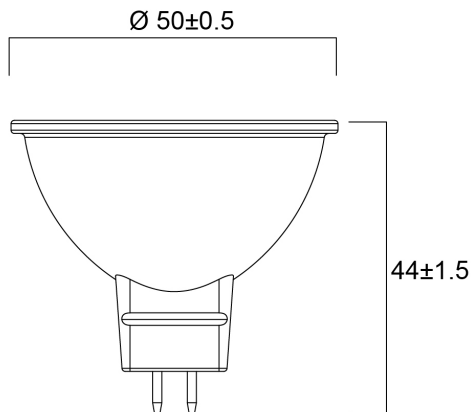

Technical Assets

Dimensions (mm)

Photometrics

RefLED Superia Retro MR16 V2 460LM DIM 830 36 SL

Item No: 0029219

SYLVANIA

General data

Product name	RefLED Superia Retro MR16 V2 460LM DIM 830 36 SL
Technology	LED
Watt (Rated) (W)	5.8
Fixture rating	Open
General application	Education, Hospitality, Museums & Galleries, Office, Residential & Consumer, Retail
Operating temperature range (°C)	-20°C...+40°C
Performance ambient temperature Tq (°C)	25
ETIM Class	EC001959
E-number FI	4741099
Warranty	5 years

Lifetime data

Lifespan L70 B50	25000
Average life (Nominal) (h)	25000
Average life (Rated) (h)	25000

Physical data

Nominal Product Length (mm)	44
Nominal Product Diameter (mm)	50
Weight (kg)	0.03

RefLED Superia Retro MR16 V2 460LM DIM 830 36 SL

Item No: 0029219

Packaging

Product EAN number	5410288292199
Packaging single length / height (cm)	6.1
Packaging single width (cm)	5.1
Packaging single depth (cm)	8.2
DUN14 (inner)	15410288292196
Units per inner package	6
Packaging inner length / height (cm)	16.4
Packaging inner width (cm)	13.2
Packaging inner depth (cm)	9.3
DUN14 (outer)	25410288292193
Units per outer package	36
Packaging outer length / height (cm)	34.6
Packaging outer width (cm)	28.2
Packaging outer depth (cm)	20.8