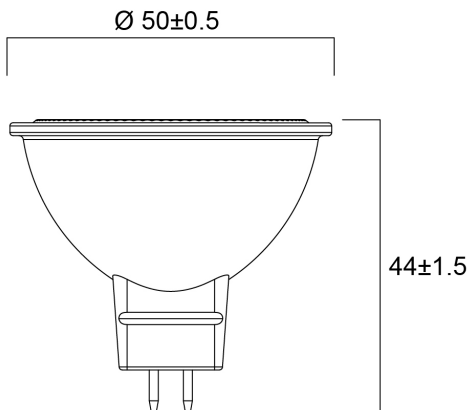

### Dimensions (mm)

## Physical data

Nominal Product Length (mm)	44
Nominal Product Diameter (mm)	50
Weight (kg)	0.03

## Packaging

Product EAN number	5410288292229
Packaging single length / height (cm)	6.1
Packaging single width (cm)	5.1
Packaging single depth (cm)	8.2
DUN14 (inner)	15410288292226
Units per inner package	6
Packaging inner length / height (cm)	16.4
Packaging inner width (cm)	13.2
Packaging inner depth (cm)	9.3
DUN14 (outer)	25410288292223
Units per outer package	36
Packaging outer length / height (cm)	34.6
Packaging outer width (cm)	28.2
Packaging outer depth (cm)	20.8