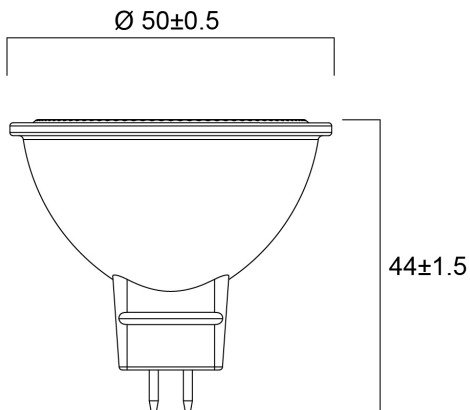

Technical Assets

Dimensions (mm)

Photometrics

RefLED Superia Retro MR16 V2 621LM DIM 840 36 SL

Item No: 0029224

SYLVANIA

General data

Product name	RefLED Superia Retro MR16 V2 621LM DIM 840 36 SL
Technology	LED
Watt (Rated) (W)	7.5
Fixture rating	Open
General application	Office, Hospitality, Retail, Education, Residential & Consumer, Museums & Galleries
Operating temperature range (°C)	-20°C...+40°C
Performance ambient temperature Tq (°C)	25
ETIM Class	EC001959
E-number FI	4741104
Warranty	5 years

Lifetime data

Lifespan L70 B50	25000
Average life (Nominal) (h)	25000
Average life (Rated) (h)	25000

Physical data

Nominal Product Length (mm)	44
Nominal Product Diameter (mm)	50
Weight (kg)	0.03

RefLED Superia Retro MR16 V2 621LM DIM 840 36 SL

Item No: 0029224

SYLVANIA

Packaging

Product EAN number	5410288292243
Packaging single length / height (cm)	6.1
Packaging single width (cm)	5.1
Packaging single depth (cm)	8.2
DUN14 (inner)	15410288292240
Units per inner package	6
Packaging inner length / height (cm)	16.4
Packaging inner width (cm)	13.2
Packaging inner depth (cm)	9.3
DUN14 (outer)	25410288292247
Units per outer package	36
Packaging outer length / height (cm)	34.6
Packaging outer width (cm)	28.2
Packaging outer depth (cm)	20.8