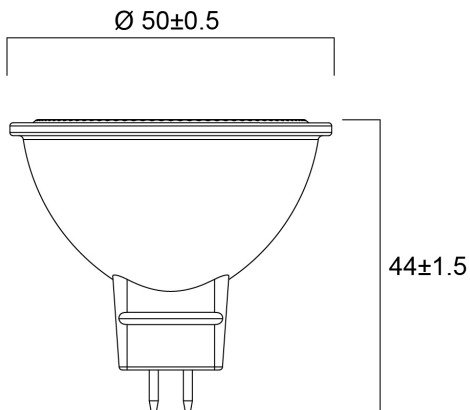

Technical Assets

Dimensions (mm)

Photometrics

RefLED Superia Retro MR16 V2 621LM DIM 865 36 SL

Item No: 0029225

SYLVANIA

General data

Product name	RefLED Superia Retro MR16 V2 621LM DIM 865 36 SL
Technology	LED
Watt (Rated) (W)	7.5
Fixture rating	Open
General application	Office, Hospitality, Retail, Education, Residential & Consumer, Museums & Galleries
Operating temperature range (°C)	-20°C...+40°C
Performance ambient temperature Tq (°C)	25
ETIM Class	EC001959
E-number FI	4741105
Warranty	5 years

Lifetime data

Lifespan L70 B50	25000
Average life (Nominal) (h)	25000
Average life (Rated) (h)	25000

Physical data

Nominal Product Length (mm)	44
Nominal Product Diameter (mm)	50
Weight (kg)	0.03

RefLED Superia Retro MR16 V2 621LM DIM 865 36 SL

Item No: 0029225

Packaging

Product EAN number	5410288292250
Packaging single length / height (cm)	6.1
Packaging single width (cm)	5.1
Packaging single depth (cm)	8.2
DUN14 (inner)	15410288292257
Units per inner package	6
Packaging inner length / height (cm)	16.4
Packaging inner width (cm)	13.2
Packaging inner depth (cm)	9.3
DUN14 (outer)	25410288292254
Units per outer package	36
Packaging outer length / height (cm)	34.6
Packaging outer width (cm)	28.2
Packaging outer depth (cm)	20.8