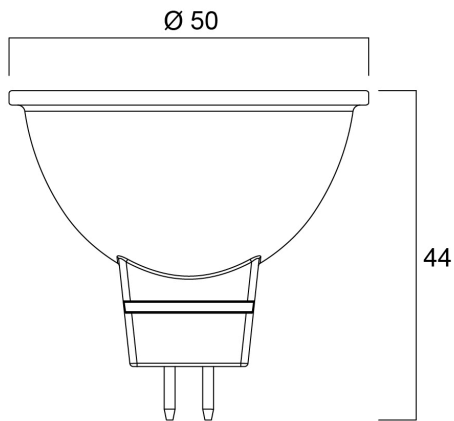

### Dimensions (mm)

## Physical data

Nominal Product Length (mm)	44
Nominal Product Diameter (mm)	50
Weight (kg)	0.03

## Packaging

Product EAN number	5410288292267
Packaging single length / height (cm)	6.1
Packaging single width (cm)	5.1
Packaging single depth (cm)	8.2
DUN14 (inner)	15410288292264
Units per inner package	6
Packaging inner length / height (cm)	19.4
Packaging inner width (cm)	11.4
Packaging inner depth (cm)	9.4
DUN14 (outer)	25410288292261
Units per outer package	36
Packaging outer length / height (cm)	36.2
Packaging outer width (cm)	21.7
Packaging outer depth (cm)	21.9