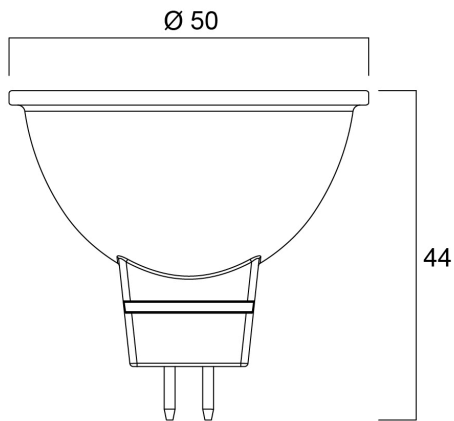

Technical Assets

Dimensions (mm)