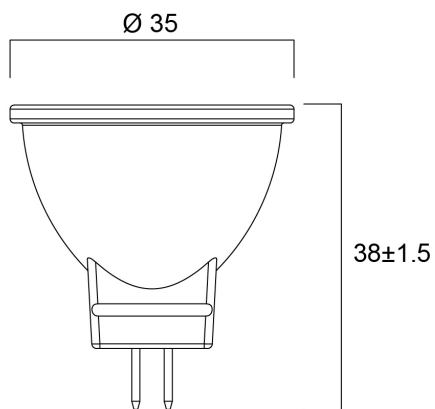

### Dimensions (mm)

## Physical data

Nominal Product Length (mm)	38
Nominal Product Diameter (mm)	35
Weight (kg)	0.014

## Packaging

Product EAN number	5410288292380
Packaging single length / height (cm)	5.1
Packaging single width (cm)	4.5
Packaging single depth (cm)	7.6
DUN14 (inner)	15410288292387
Units per inner package	6
Packaging inner length / height (cm)	16.4
Packaging inner width (cm)	10.3
Packaging inner depth (cm)	9.1
DUN14 (outer)	25410288292384
Units per outer package	36
Packaging outer length / height (cm)	33.2
Packaging outer width (cm)	18.7
Packaging outer depth (cm)	20.9