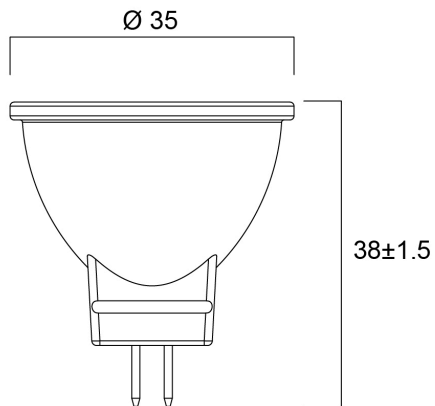

### Dimensions (mm)

## Physical data

Nominal Product Length (mm)	38
Nominal Product Diameter (mm)	35
Weight (kg)	0.014

## Packaging

Product EAN number	5410288292397
Packaging single length / height (cm)	5.1
Packaging single width (cm)	4.5
Packaging single depth (cm)	7.6
DUN14 (inner)	15410288292394
Units per inner package	6
Packaging inner length / height (cm)	16.4
Packaging inner width (cm)	10.3
Packaging inner depth (cm)	9.1
DUN14 (outer)	25410288292391
Units per outer package	36
Packaging outer length / height (cm)	33.2
Packaging outer width (cm)	18.7
Packaging outer depth (cm)	20.9