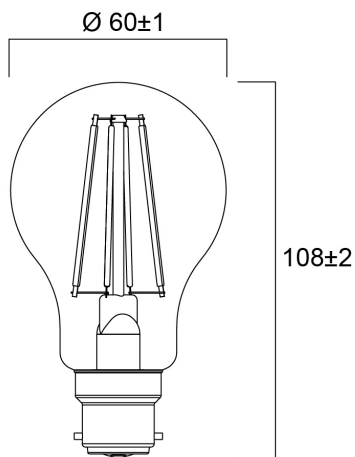

ToLEDo RT GLS V5 CL DIM 806LM 827 B22 SL

Item No: 0029312

SYLVANIA

Perfect for decorative and general lighting applications and creates a warm ambiance similar to traditional lamps Same look, size and functionality as incandescent lamps Omni-directional light distribution Suitable replacement for incandescent and halogen lamps Gives same sparkling light effect as incandescent lamp Dimensionally identical to incandescent lamps - fits all fixtures Environment friendly - no mercury and lower CO2 emissions Dimmable with approved dimmers

Technical Assets

Dimensions (mm)

Photometrics

ToLEDo RT GLS V5 CL DIM 806LM 827 B22 SL

Item No: 0029312

SYLVANIA

General data

Product name	ToLEDo RT GLS V5 CL DIM 806LM 827 B22 SL
Technology	LED
Watt (Rated) (W)	7
Cap/Base	B22
Fixture rating	Open
General application	Hospitality, Residential & Consumer
Operating temperature range (°C)	-10°C...+45°C
Performance ambient temperature Tq (°C)	25
ETIM Class	EC001959
Warranty	3 years

Lifetime data

Lifespan L70 B50	15000
Average life (Nominal) (h)	15000
Average life (Rated) (h)	15000

Physical data

Nominal Product Length (mm)	106
Nominal Product Diameter (mm)	60
Weight (kg)	0.03

ToLEDo RT GLS V5 CL DIM 806LM 827 B22 SL

Item No: 0029312

Packaging

Product EAN number	5410288293127
Packaging single length / height (cm)	6.6
Packaging single width (cm)	6.6
Packaging single depth (cm)	12.0
DUN14 (inner)	15410288293124
Units per outer package	6
Packaging outer length / height (cm)	20.6
Packaging outer width (cm)	14.0
Packaging outer depth (cm)	13.0