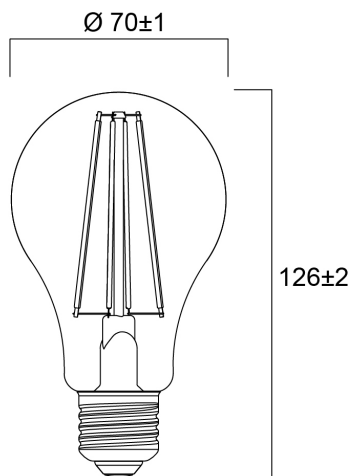

ToLEDo RT GLS V5 CL DIM 1521LM 827 E27 SL

Item No: 0029315

SYLVANIA

Perfect for decorative and general lighting applications and creates a warm ambiance similar to traditional lamps Same look, size and functionality as incandescent lamps Omni-directional light distribution Suitable replacement for incandescent and halogen lamps Gives same sparkling light effect as incandescent lamp Dimensionally identical to incandescent lamps - fits all fixtures Environment friendly - no mercury and lower CO2 emissions Dimmable with approved dimmers

Technical Assets

Dimensions (mm)

Photometrics

ToLEDo RT GLS V5 CL DIM 1521LM 827 E27 SL

Item No: 0029315

SYLVANIA

General data

Product name	ToLEDo RT GLS V5 CL DIM 1521LM 827 E27 SL
Technology	LED
Watt (Rated) (W)	11.2
Cap/Base	E27
Fixture rating	Open
General application	Hospitality, Residential & Consumer
Operating temperature range (°C)	-10°C...+45°C
Performance ambient temperature Tq (°C)	25
ETIM Class	EC001959
E-number FI	4740900
Warranty	3 years

Lifetime data

Lifespan L70 B50	15000
Average life (Nominal) (h)	15000
Average life (Rated) (h)	15000

Physical data

Nominal Product Length (mm)	126
Nominal Product Diameter (mm)	70
Weight (kg)	0.03

ToLEDo RT GLS V5 CL DIM 1521LM 827 E27 SL

Item No: 0029315

Packaging

Product EAN number	5410288293158
Packaging single length / height (cm)	6.3
Packaging single width (cm)	6.3
Packaging single depth (cm)	11.5
DUN14 (inner)	15410288293155
Units per outer package	6
Packaging outer length / height (cm)	20.5
Packaging outer width (cm)	13.5
Packaging outer depth (cm)	13.0