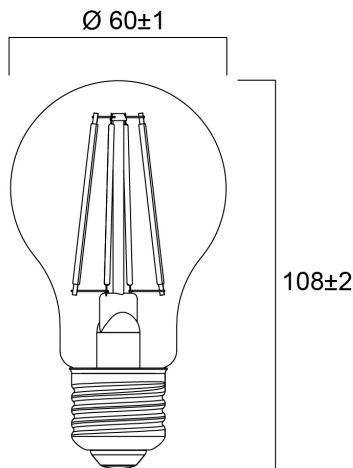

ToLEDo RT GLS V5 ST DIM 806LM 827 E27 SL

Item No: 0029316

SYLVANIA

Perfect for decorative and general lighting applications and creates a warm ambience similar to traditional lamps Same look, size and functionality as incandescent lamps Omni-directional light distribution Suitable replacement for incandescent and halogen lamps Gives same sparkling light effect as incandescent lamp Dimensionally identical to incandescent lamps - fits all fixtures Environment friendly - no mercury and lower CO2 emissions Dimmable with approved dimmers

Technical Assets

Dimensions (mm)

Photometrics

ToLEDo RT GLS V5 ST DIM 806LM 827 E27 SL

Item No: 0029316

SYLVANIA

General data

Product name	ToLEDo RT GLS V5 ST DIM 806LM 827 E27 SL
Technology	LED
Watt (Rated) (W)	7
Cap/Base	E27
Fixture rating	Open
General application	Hospitality, Residential & Consumer
Operating temperature range (°C)	-10°C...+45°C
Performance ambient temperature Tq (°C)	25
ETIM Class	EC001959
E-number FI	4740901
Warranty	3 years

Lifetime data

Lifespan L70 B50	15000
Average life (Nominal) (h)	15000
Average life (Rated) (h)	15000

Physical data

Nominal Product Length (mm)	108
Nominal Product Diameter (mm)	60
Weight (kg)	0.03

ToLEDo RT GLS V5 ST DIM 806LM 827 E27 SL

Item No: 0029316

Packaging

Product EAN number	5410288293165
Packaging single length / height (cm)	6.6
Packaging single width (cm)	6.6
Packaging single depth (cm)	12.0
DUN14 (inner)	15410288293162
Units per outer package	6
Packaging outer length / height (cm)	20.6
Packaging outer width (cm)	14.0
Packaging outer depth (cm)	13.0