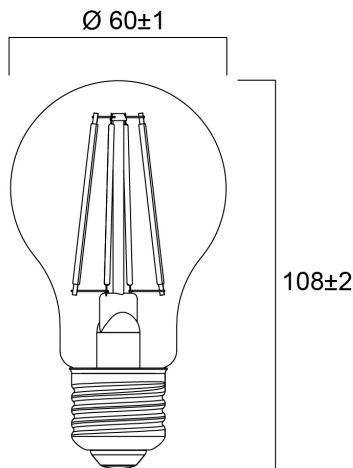

ToLEDo RT GLS V5 ST DIM 1055LM 827 E27 SL

Item No: 0029317

SYLVANIA

Perfect for decorative and general lighting applications and creates a warm ambiance similar to traditional lamps Same look, size and functionality as incandescent lamps Omni-directional light distribution Suitable replacement for incandescent and halogen lamps Gives same sparkling light effect as incandescent lamp Dimensionally identical to incandescent lamps - fits all fixtures Environment friendly - no mercury and lower CO2 emissions Dimmable with approved dimmers

Technical Assets

Dimensions (mm)

Photometrics

ToLEDo RT GLS V5 ST DIM 1055LM 827 E27 SL

Item No: 0029317

SYLVANIA

General data

Product name	ToLEDo RT GLS V5 ST DIM 1055LM 827 E27 SL
Technology	LED
Watt (Rated) (W)	9
Cap/Base	E27
Fixture rating	Open
General application	Hospitality, Residential & Consumer
Operating temperature range (°C)	-10°C...+45°C
Performance ambient temperature Tq (°C)	25
ETIM Class	EC001959
E-number FI	4740902
Warranty	3 years

Item No: 0029317

Packaging

Product EAN number	5410288293172
Packaging single length / height (cm)	6.6
Packaging single width (cm)	6.6
Packaging single depth (cm)	12.0
DUN14 (inner)	15410288293179
Units per outer package	6
Packaging outer length / height (cm)	20.6
Packaging outer width (cm)	14.0
Packaging outer depth (cm)	13.0