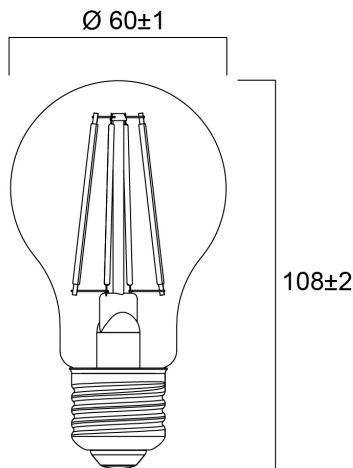

ToLEDo RT GLS V5 ST DIM 1055LM 840 E27 SL

Item No: 0029318

SYLVANIA

Perfect for decorative and general lighting applications and creates a warm ambiance similar to traditional lamps Same look, size and functionality as incandescent lamps Omni-directional light distribution Suitable replacement for incandescent and halogen lamps Gives same sparkling light effect as incandescent lamp Dimensionally identical to incandescent lamps - fits all fixtures Environment friendly - no mercury and lower CO2 emissions Dimmable with approved dimmers

Technical Assets

Dimensions (mm)

Photometrics

ToLEDo RT GLS V5 ST DIM 1055LM 840 E27 SL

Item No: 0029318

SYLVANIA

General data

Product name	ToLEDo RT GLS V5 ST DIM 1055LM 840 E27 SL
Technology	LED
Watt (Rated) (W)	9
Cap/Base	E27
Fixture rating	Open
General application	Hospitality, Residential & Consumer
Operating temperature range (°C)	-10°C...+45°C
Performance ambient temperature Tq (°C)	25
ETIM Class	EC001959
E-number FI	4740903
Warranty	3 years

Item No: 0029318

Packaging

Product EAN number	5410288293189
Packaging single length / height (cm)	6.6
Packaging single width (cm)	6.6
Packaging single depth (cm)	12.0
DUN14 (inner)	15410288293186
Units per outer package	6
Packaging outer length / height (cm)	20.6
Packaging outer width (cm)	14.0
Packaging outer depth (cm)	13.0