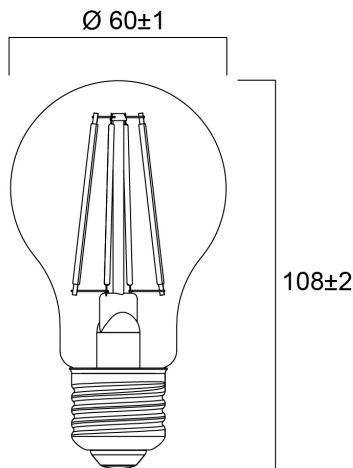

ToLEDo RT GLS V5 ST DIM 1055LM 865 E27 SL

Item No: 0029319

SYLVANIA

Perfect for decorative and general lighting applications and creates a warm ambience similar to traditional lamps Same look, size and functionality as incandescent lamps Omni-directional light distribution Suitable replacement for incandescent and halogen lamps Gives same sparkling light effect as incandescent lamp Dimensionally identical to incandescent lamps - fits all fixtures Environment friendly - no mercury and lower CO2 emissions Dimmable with approved dimmers

Technical Assets

Dimensions (mm)

Photometrics

ToLEDo RT GLS V5 ST DIM 1055LM 865 E27 SL

Item No: 0029319

SYLVANIA

General data

Product name	ToLEDo RT GLS V5 ST DIM 1055LM 865 E27 SL
Technology	LED
Watt (Rated) (W)	9
Cap/Base	E27
Fixture rating	Open
General application	Hospitality, Residential & Consumer
Operating temperature range (°C)	-10°C...+45°C
Performance ambient temperature Tq (°C)	25
ETIM Class	EC001959
E-number FI	4740904
Warranty	3 years

Item No: 0029319

Packaging

Product EAN number	5410288293196
Packaging single length / height (cm)	6.6
Packaging single width (cm)	6.6
Packaging single depth (cm)	12.0
DUN14 (inner)	15410288293193
Units per outer package	6
Packaging outer length / height (cm)	20.6
Packaging outer width (cm)	14.0
Packaging outer depth (cm)	13.0