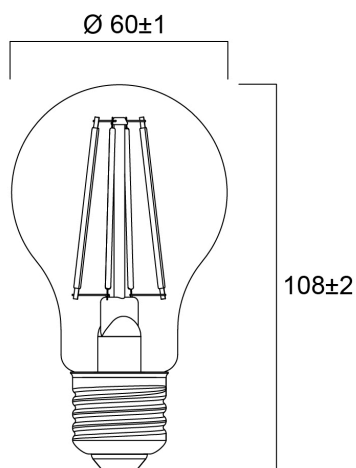

ToLEDo RT GLS V5 CL 470LM 827 E27 SL

Item No: 0029323

SYLVANIA

Perfect for decorative and general lighting applications and creates a warm ambiance similar to traditional lamps
Same look, size and functionality as incandescent lamps Omni-directional light distribution Suitable replacement for incandescent and halogen lamps Gives same sparkling light effect as incandescent lamp Dimensionally identical to incandescent lamps - fits all fixtures Environment friendly - no mercury and lower CO2 emissions

Technical Assets

Dimensions (mm)

Photometrics

ToLEDo RT GLS V5 CL 470LM 827 E27 SL

Item No: 0029323

SYLVANIA

General data

Product name	ToLEDo RT GLS V5 CL 470LM 827 E27 SL
Technology	LED
Watt (Rated) (W)	4.5
Cap/Base	E27
Fixture rating	Open
General application	Hospitality, Residential & Consumer
Operating temperature range (°C)	-20°C...+40°C
Performance ambient temperature Tq (°C)	25
ETIM Class	EC001959
E-number FI	4740906
Warranty	3 years

Item No: 0029323

SYLVANIA

Packaging

Product EAN number	5410288293233
Packaging single length / height (cm)	6.6
Packaging single width (cm)	6.6
Packaging single depth (cm)	12.0
DUN14 (inner)	15410288293230
Units per outer package	6
Packaging outer length / height (cm)	20.6
Packaging outer width (cm)	14.0
Packaging outer depth (cm)	13.0