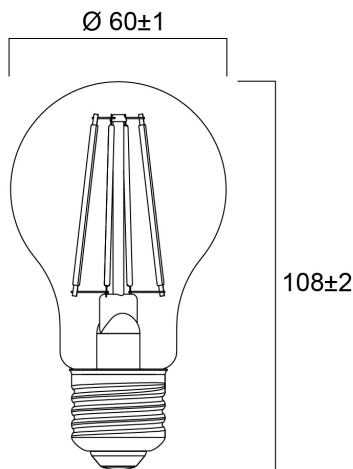

# ToLEDo RT GLS V5 CL 640LM 827 E27 SL

Item No: 0029325

**SYLVANIA**

Perfect for decorative and general lighting applications and creates a warm ambiance similar to traditional lamps Same look, size and functionality as incandescent lamps Omni-directional light distribution Suitable replacement for incandescent and halogen lamps Gives same sparkling light effect as incandescent lamp Dimensionally identical to incandescent lamps - fits all fixtures Environment friendly - no mercury and lower CO2 emissions

### Dimensions (mm)

## Physical data

Nominal Product Length (mm)	108
Nominal Product Diameter (mm)	60
Weight (kg)	0.03

## Packaging

Product EAN number	5410288293257
Packaging single length / height (cm)	6.6
Packaging single width (cm)	6.6
Packaging single depth (cm)	12.0
DUN14 (inner)	15410288293254
Units per outer package	6
Packaging outer length / height (cm)	20.6
Packaging outer width (cm)	14.0
Packaging outer depth (cm)	13.0