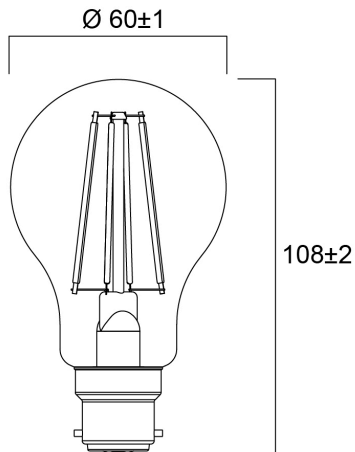

ToLEDo RT GLS V5 CL 806LM 827 B22 SL

Item No: 0029326

SYLVANIA

Perfect for decorative and general lighting applications and creates a warm ambiance similar to traditional lamps
Same look, size and functionality as incandescent lamps Omni-directional light distribution Suitable replacement for incandescent and halogen lamps Gives same sparkling light effect as incandescent lamp Dimensionally identical to incandescent lamps - fits all fixtures Environment friendly - no mercury and lower CO2 emissions

Technical Assets

Dimensions (mm)

Photometrics

ToLEDo RT GLS V5 CL 806LM 827 B22 SL

Item No: 0029326

SYLVANIA

General data

Product name	ToLEDo RT GLS V5 CL 806LM 827 B22 SL
Technology	LED
Watt (Rated) (W)	7
Cap/Base	B22
Fixture rating	Open
General application	Hospitality, Residential & Consumer
Operating temperature range (°C)	-20°C...+40°C
Performance ambient temperature Tq (°C)	25
ETIM Class	EC001959
Warranty	3 years

Item No: 0029326

Packaging

Product EAN number	5410288293264
Packaging single length / height (cm)	6.6
Packaging single width (cm)	6.6
Packaging single depth (cm)	12.0
DUN14 (inner)	15410288293261
Units per outer package	6
Packaging outer length / height (cm)	20.6
Packaging outer width (cm)	14.0
Packaging outer depth (cm)	13.0