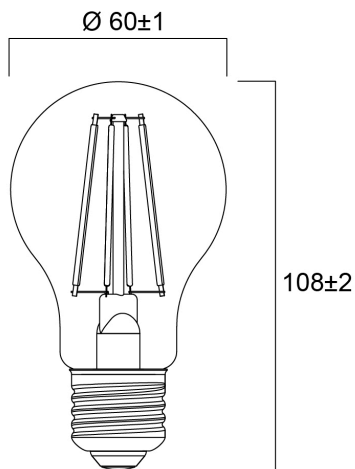

ToLEDo RT GLS V5 CL 806LM 827 E27 SL3

Item No: 0029328

SYLVANIA

Perfect for decorative and general lighting applications and creates a warm ambiance similar to traditional lamps Same look, size and functionality as incandescent lamps Omni-directional light distribution Suitable replacement for incandescent and halogen lamps Gives same sparkling light effect as incandescent lamp Dimensionally identical to incandescent lamps - fits all fixtures Environment friendly - no mercury and lower CO2 emissions

Technical Assets

Dimensions (mm)

Photometrics

ToLEDo RT GLS V5 CL 806LM 827 E27 SL3

Item No: 0029328

SYLVANIA

General data

Product name	ToLEDo RT GLS V5 CL 806LM 827 E27 SL3
Technology	LED
Watt (Rated) (W)	7
Cap/Base	E27
Fixture rating	Open
General application	Hospitality, Residential & Consumer
Operating temperature range (°C)	-20°C...+40°C
Performance ambient temperature Tq (°C)	25
ETIM Class	EC001959
Warranty	3 years

Lifetime data

Lifespan L70 B50	15000
Average life (Nominal) (h)	15000
Average life (Rated) (h)	15000

Physical data

Nominal Product Length (mm)	108
Nominal Product Diameter (mm)	60
Weight (kg)	0.064

ToLEDo RT GLS V5 CL 806LM 827 E27 SL3

Item No: 0029328

Packaging

Product EAN number	5410288293288
Packaging single length / height (cm)	12.0
Packaging single width (cm)	6.6
Packaging single depth (cm)	6.6
DUN14 (inner)	15410288293285
Units per outer package	6
Packaging outer length / height (cm)	20.6
Packaging outer width (cm)	13.9
Packaging outer depth (cm)	13.0