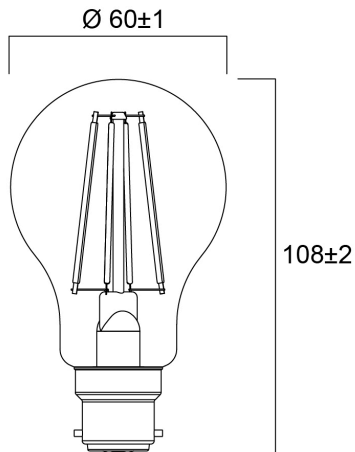

ToLEDo RT GLS V5 ST 806LM 827 B22 SL

Item No: 0029336

SYLVANIA

Perfect for decorative and general lighting applications and creates a warm ambience similar to traditional lamps Same look, size and functionality as incandescent lamps Omni-directional light distribution Suitable replacement for incandescent and halogen lamps Gives same sparkling light effect as incandescent lamp Dimensionally identical to incandescent lamps - fits all fixtures Environment friendly - no mercury and lower CO2 emissions

Technical Assets

Dimensions (mm)

Photometrics

ToLEDo RT GLS V5 ST 806LM 827 B22 SL

Item No: 0029336

SYLVANIA

General data

Product name	ToLEDo RT GLS V5 ST 806LM 827 B22 SL
Technology	LED
Watt (Rated) (W)	7
Cap/Base	B22
Fixture rating	Open
General application	Hospitality, Residential & Consumer
Operating temperature range (°C)	-20°C...+40°C
Performance ambient temperature Tq (°C)	25
ETIM Class	EC001959
Warranty	3 years

Item No: 0029336

SYLVANIA

Packaging

Product EAN number	5410288293363
Packaging single length / height (cm)	6.6
Packaging single width (cm)	6.6
Packaging single depth (cm)	12.0
DUN14 (inner)	15410288293360
Units per outer package	6
Packaging outer length / height (cm)	20.6
Packaging outer width (cm)	14.0
Packaging outer depth (cm)	13.0