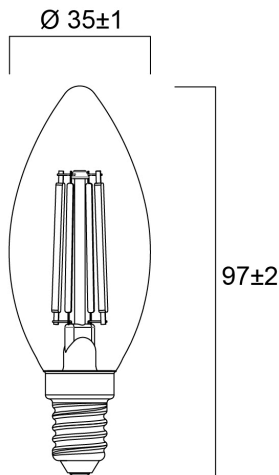

ToLEDo RT Candle V5 CL DIM 470LM 827 E14 SL

Item No: 0029344

SYLVANIA

Perfect for decorative and general lighting applications and creates a warm ambience similar to traditional lamps. The versatile ToLEDo Retro Candle range is the ideal replacement for halogen and incandescent lamps and perfect for chandeliers and decorative applications. Same look, size and functionality as incandescent lamps. Omni-directional light distribution. Gives same sparkling light effect as the incandescent lamp. Dimensionally identical to incandescent lamps - fits all fixtures. Environment-friendly - no mercury and lower CO2 emissions. Dimmable with approved dimmers.

Technical Assets

Dimensions (mm)

Photometrics

ToLEDo RT Candle V5 CL DIM 470LM 827 E14 SL

Item No: 0029344

SYLVANIA

General data

Product name	ToLEDo RT Candle V5 CL DIM 470LM 827 E14 SL
Technology	LED
Watt (Rated) (W)	4.5
Cap/Base	E14
Fixture rating	Open
General application	Hospitality, Residential & Consumer
Operating temperature range (°C)	-10°C...+45°C
Performance ambient temperature Tq (°C)	25
ETIM Class	EC001959
E-number FI	4740922
Warranty	3 years

Lifetime data

Lifespan L70 B50	15000
Average life (Nominal) (h)	15000
Average life (Rated) (h)	15000

Physical data

Nominal Product Length (mm)	97
Nominal Product Diameter (mm)	35
Weight (kg)	0.021

ToLEDo RT Candle V5 CL DIM 470LM 827 E14 SL

Item No: 0029344

Packaging

Product EAN number	5410288293448
Packaging single length / height (cm)	11.0
Packaging single width (cm)	4.5
Packaging single depth (cm)	4.5
DUN14 (inner)	15410288293445
Units per outer package	6
Packaging outer length / height (cm)	14.3
Packaging outer width (cm)	9.7
Packaging outer depth (cm)	12.0