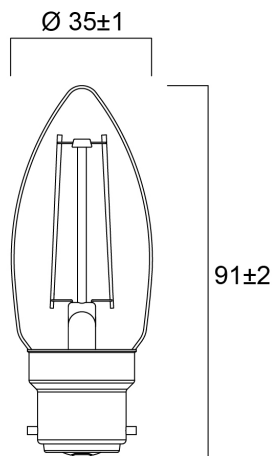

ToLEDo RT Candle V5 CL 250LM 827 B22 SL

Item No: 0029370

SYLVANIA

Perfect for decorative and general lighting applications and creates a warm ambience similar to traditional lamps. The versatile ToLEDo Retro Candle range is the ideal replacement for halogen and incandescent lamps and perfect for chandeliers and decorative applications. Same look, size and functionality as incandescent lamps. Omni-directional light distribution. Gives same sparkling light effect as the incandescent lamp. Dimensionally identical to incandescent lamps - fits all fixtures. Environment-friendly - no mercury and lower CO2 emissions.

Technical Assets

Dimensions (mm)

Photometrics

ToLEDo RT Candle V5 CL 250LM 827 B22 SL

Item No: 0029370

SYLVANIA

General data

Product name	ToLEDo RT Candle V5 CL 250LM 827 B22 SL
Technology	LED
Watt (Rated) (W)	2.5
Cap/Base	B22
Fixture rating	Open
General application	Hospitality, Residential & Consumer
Operating temperature range (°C)	-20°C...+40°C
Performance ambient temperature Tq (°C)	25
ETIM Class	EC001959
Warranty	3 years

Lifetime data

Lifespan L70 B50	15000
Average life (Nominal) (h)	15000
Average life (Rated) (h)	15000

Physical data

Nominal Product Length (mm)	91
Nominal Product Diameter (mm)	35
Weight (kg)	0.021

ToLEDo RT Candle V5 CL 250LM 827 B22 SL

Item No: 0029370

Packaging

Product EAN number	5410288293707
Packaging single length / height (cm)	11.0
Packaging single width (cm)	4.5
Packaging single depth (cm)	4.5
DUN14 (inner)	15410288293704
Units per outer package	6
Packaging outer length / height (cm)	14.3
Packaging outer width (cm)	9.7
Packaging outer depth (cm)	12.0