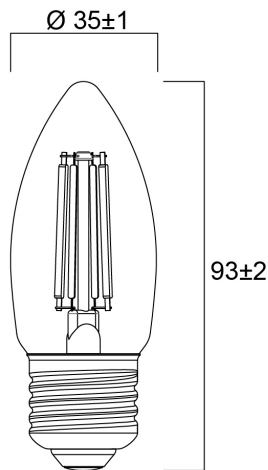

ToLEDo RT Candle V5 CL 470LM 827 E27 SL

Item No: 0029374

SYLVANIA

Perfect for decorative and general lighting applications and creates a warm ambience similar to traditional lamps. The versatile ToLEDo Retro Candle range is the ideal replacement for halogen and incandescent lamps and perfect for chandeliers and decorative applications. Same look, size and functionality as incandescent lamps. Omni-directional light distribution. Gives same sparkling light effect as the incandescent lamp. Dimensionally identical to incandescent lamps - fits all fixtures. Environment-friendly - no mercury and lower CO2 emissions.

Technical Assets

Dimensions (mm)

Photometrics

ToLEDo RT Candle V5 CL 470LM 827 E27 SL

Item No: 0029374

SYLVANIA

General data

Product name	ToLEDo RT Candle V5 CL 470LM 827 E27 SL
Technology	LED
Watt (Rated) (W)	4.5
Cap/Base	E27
Fixture rating	Open
General application	Hospitality, Residential & Consumer
Operating temperature range (°C)	-20°C...+40°C
Performance ambient temperature Tq (°C)	25
ETIM Class	EC001959
E-number FI	4740929
Warranty	3 years

Lifetime data

Lifespan L70 B50	15000
Average life (Nominal) (h)	15000
Average life (Rated) (h)	15000

Physical data

Nominal Product Length (mm)	93
Nominal Product Diameter (mm)	35
Weight (kg)	0.021

ToLEDo RT Candle V5 CL 470LM 827 E27 SL

Item No: 0029374

Packaging

Product EAN number	5410288293745
Packaging single length / height (cm)	11.0
Packaging single width (cm)	4.5
Packaging single depth (cm)	4.5
DUN14 (inner)	15410288293742
Units per outer package	6
Packaging outer length / height (cm)	14.3
Packaging outer width (cm)	9.7
Packaging outer depth (cm)	12.0