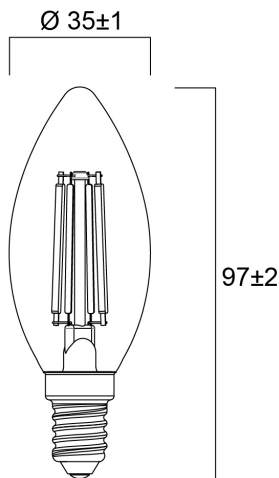

ToLEDo RT Candle V5 CL 806LM 827 E14 SL

Item No: 0029376

SYLVANIA

Perfect for decorative and general lighting applications and creates a warm ambience similar to traditional lamps. The versatile ToLEDo Retro Candle range is the ideal replacement for halogen and incandescent lamps and perfect for chandeliers and decorative applications. Same look, size and functionality as incandescent lamps. Omni-directional light distribution. Gives same sparkling light effect as the incandescent lamp. Dimensionally identical to incandescent lamps - fits all fixtures. Environment-friendly - no mercury and lower CO2 emissions.

Technical Assets

Dimensions (mm)

Photometrics

ToLEDo RT Candle V5 CL 806LM 827 E14 SL

Item No: 0029376

SYLVANIA

General data

Product name	ToLEDo RT Candle V5 CL 806LM 827 E14 SL
Technology	LED
Watt (Rated) (W)	6
Cap/Base	E14
Fixture rating	Open
General application	Hospitality, Residential & Consumer
Operating temperature range (°C)	-20°C...+40°C
Performance ambient temperature Tq (°C)	25
ETIM Class	EC001959
E-number FI	4740930
Warranty	3 years

Lifetime data

Lifespan L70 B50	15000
Average life (Nominal) (h)	15000
Average life (Rated) (h)	15000

Physical data

Nominal Product Length (mm)	97
Nominal Product Diameter (mm)	35
Weight (kg)	0.021

ToLEDo RT Candle V5 CL 806LM 827 E14 SL

Item No: 0029376

Packaging

Product EAN number	5410288293769
Packaging single length / height (cm)	11.0
Packaging single width (cm)	4.5
Packaging single depth (cm)	4.5
DUN14 (inner)	15410288293766
Units per outer package	6
Packaging outer length / height (cm)	14.3
Packaging outer width (cm)	9.7
Packaging outer depth (cm)	12.0